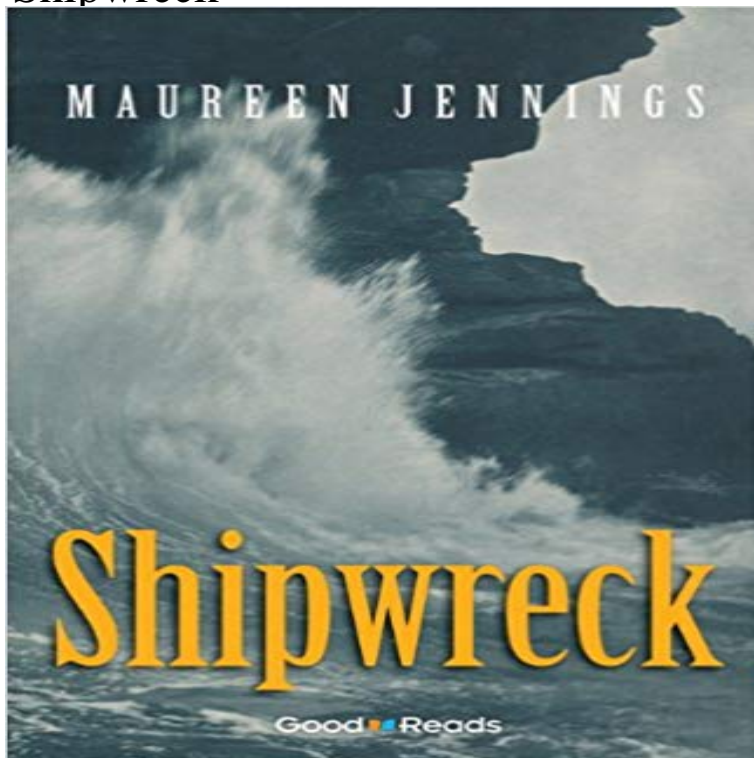

Shipwreck

A retired police detective tells a story from his family's history. This is his story... On a cold winter morning in 1873, a crowd gathers on the shore of a Nova Scotia fishing village. A stormy sea has thrown a ship onto the rocks. The villagers work bravely to save the ship's crew. But many die. When young Will Murdoch and the local priest examine the bodies, they discover gold and diamonds. They suspect that the shipwreck was not responsible for all of the deaths. With the priest's help, Will- who grows up to be a famous detective- solves his first mystery. This is a quick and easy read for people on the go.

[\[PDF\] Freemasonry And The Ancient Mysteries](#)

[\[PDF\] Prisoner of Zenda](#)

[\[PDF\] Tremor, of Intent, an Eschatological Spy Novel](#)

[\[PDF\] THE TRUMPET-MAJOR John Loveday a Soldier in the War with Buonaparte and Robert his Brother](#)

Shipwreck Island Apr 5, 2017 Scientists have discovered a new snail species thats pretty special: It shoots slime, lives on shipwrecks, and could have major implications for **132-Year-Old Lake Superior Shipwreck Found In Beautiful Shape**